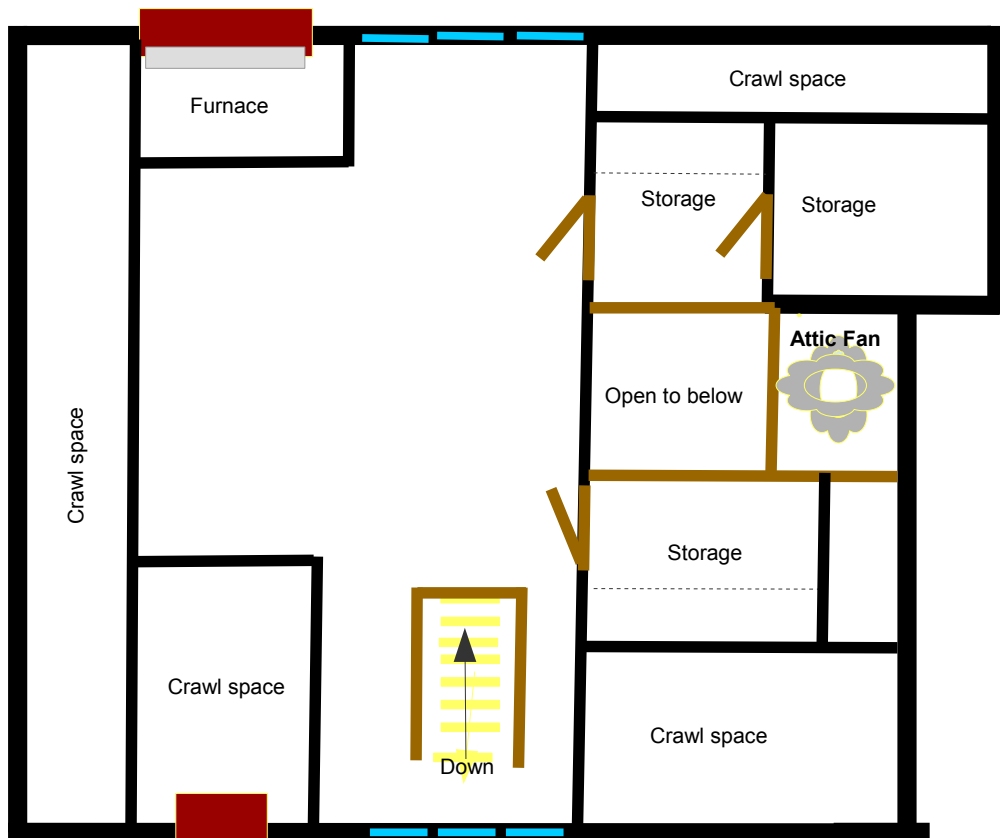

1220 South Main Street
 Carthage, Missouri
 B: c: 1906

26 Sept 2017 jmm